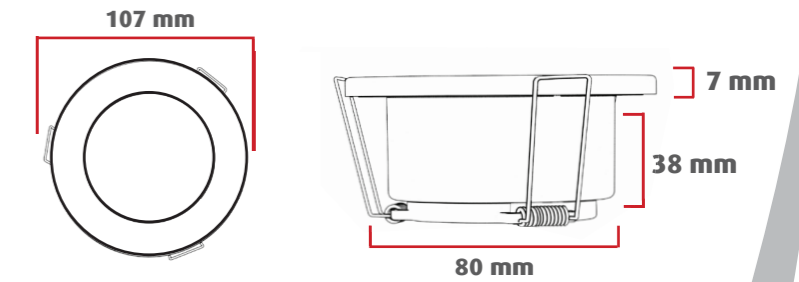

IP66

Finishes

316 Chrome

Wire Function

Light Color Selection

Dimensions

Mounting

80 mm
Cutout