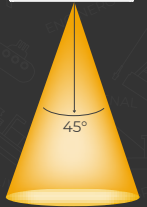

OPTICAL PERFORMANCE

| | |
|-----------------------------|------------------------|
| Luminous Flux | 720 lm |
| Luminous Efficacy | 120 lm/W |
| Color Rendering Index (CRI) | ≥90 |
| Beam Angle | 45° |
| Rated Lifetime | L70 lifetime >100,000h |
| Color Consistency | 3-Step MacAdam Ellipse |

DIMENSIONS

These dimensions can be optionally changed

60-62mm

BEAM ANGLE

Optional

Honeycomb Anti-Glare Optic
(~20% lumen reduction)

FINISHES

Polished Chrome