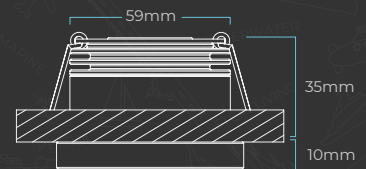

DIMENSIONS

These dimensions can be optionally changed

60-62mm

BEAM ANGLE

Optional

Honeycomb Anti-Glare Optic
(~20% lumen reduction)

FINISHES

Polished Chrome