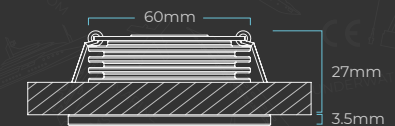

DIMENSIONS

These dimensions can be optionally changed

61-62mm