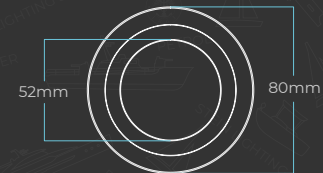

OPTICAL PERFORMANCE

Luminous Flux	600 lm
Luminous Efficacy	120 lm/W
Color Rendering Index (CRI)	≥90
Beam Angle	120°
Rated Lifetime	L70 lifetime >100,000h
Color Consistency	3-Step MacAdam Ellipse

PROTECTION & SAFETY

DIMENSIONS

These dimensions can be optionally changed

61-62mm

BEAM ANGLE

Optional

Honeycomb Anti-Glare Optic
(~20% lumen reduction)

FINISHES

Polished
Chrome