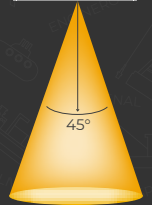

#### OPTICAL PERFORMANCE

Luminous Flux	480 lm
Luminous Efficacy	120 lm/W
Color Rendering Index (CRI)	≥90
Beam Angle	45°
Rated Lifetime	L70 lifetime >100,000h
Color Consistency	3-Step MacAdam Ellipse
Tilt adjustment	0-22° (single-axis)

### DIMENSIONS

These dimensions can be optionally changed

61-62mm

### BEAM ANGLE

Optional

Honeycomb Anti-Glare Optic  
(~20% lumen reduction)