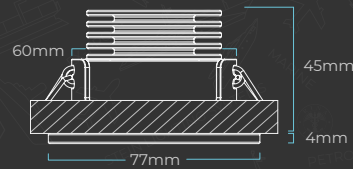

#### OPTICAL PERFORMANCE

Luminous Flux	480 lm
Luminous Efficacy	120 lm/W
Color Rendering Index (CRI)	≥90
Beam Angle	45°
Rated Lifetime	L70 lifetime >100,000h
Color Consistency	3-Step MacAdam Ellipse
Tilt adjustment	0-20° (dual-axis)

### DIMENSIONS

These dimensions can be optionally changed

62-63mm