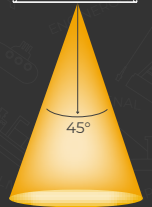

#### OPTICAL PERFORMANCE

Luminous Flux	480 lm
Luminous Efficacy	120 lm/W
Color Rendering Index (CRI)	≥90
Beam Angle	45°
Rated Lifetime	L70 lifetime >100,000h
Color Consistency	3-Step MacAdam Ellipse
Tilt adjustment	0-20° (dual-axis)

### DIMENSIONS

These dimensions can be optionally changed

62-63mm

### BEAM ANGLE

Optional

Honeycomb Anti-Glare Optic  
(~20% lumen reduction)