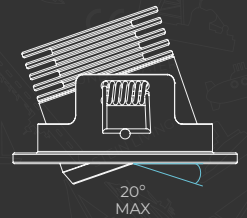

DIMENSIONS

These dimensions can be optionally changed