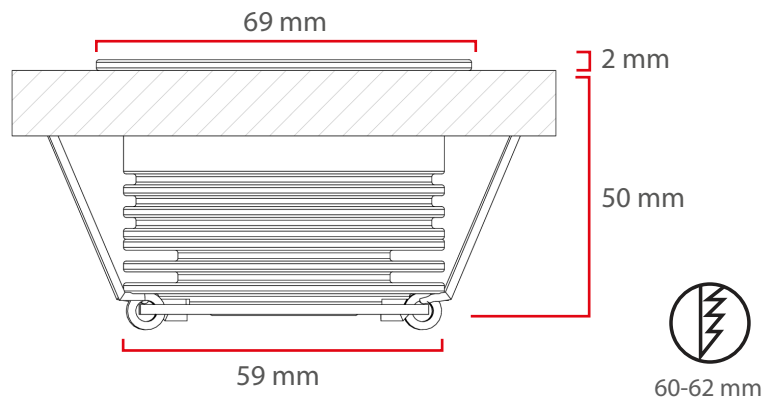

Can Control Temp

Does Not Cause fire

High Voltage Limit

Does Not Cause Frequency

Material Colors

Dimensions

These Dimensions Can Be Changed Optionally

The Driver Is Protected In An Aluminum Housing