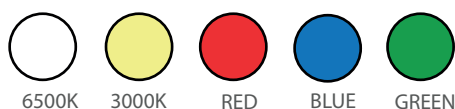

Can Control Temp	Does Not Cause fire	High Voltage Limit	Does Not Cause Frequency

Dimensions

The Driver Is Protected In
An Aluminum Housing

Material Colors

Light Angle

And Other Ral Codes

Optional Connection

Standart Connection

Area Of Application

Exterior

Light Colors

Certifications