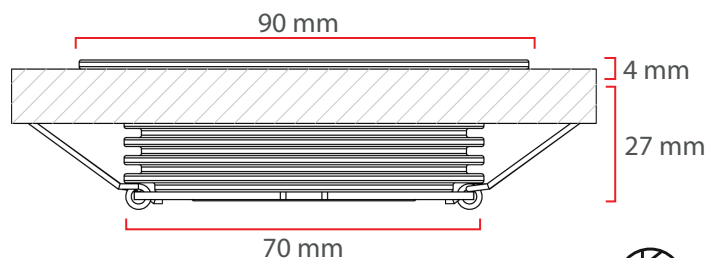

Can Control Temp	Does Not Cause fire	High Voltage Limit	Does Not Cause Frequency

Dimensions

The Driver Is Protected In
An Aluminum Housing

Material Colors

Light Angle

And Other Ral Codes

Optional Connection