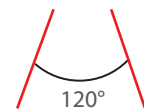

Can Control Temp	Does Not Cause fire	High Voltage Limit	Does Not Cause Frequency

Dimensions

Material Colors

Light Angle

And Other Ral Codes

Optional Connection

Standart Connection

Area Of Application