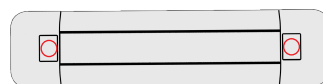

Dimensions

Temp Control

Does Not Cause fire

Voltage Limit

Material Colors

Acrylic
Translucent

Light Angle

Optional Connection

Standart Connection

Light Colors

Area Of Application

Interior Exterior **Engine rooms**

Slowly open the side cover

The Driver Is Protected In An Aluminum Housing

Mounting

You can easily assemble it through the specified holes