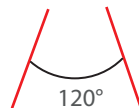

Dimensions

Temp Control

Does Not Cause fire

Voltage Limit

Material Colors

Acrylic
Translucent

Light Angle

Optional Connection

Standart Connection

Light Colors

Area Of Application

Interior Exterior **Engine rooms**

Slowly open the side cover

The Driver Is Protected In An Aluminum Housing

Mounting

You can easily assemble it through the specified holes