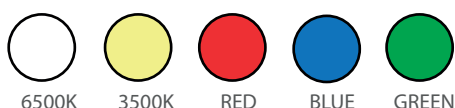

Dimensions

Temp Control

Does Not Cause fire

Voltage Limit

Material Colors

Acrylic
Translucent

Light Angle

Optional Connection

Standart Connection

Light Colors

Area Of Application

Interior Exterior **Engine rooms**

Slowly open the side cover

The Driver Is Protected In An Aluminum Housing

Mounting

You can easily assemble it through the specified holes