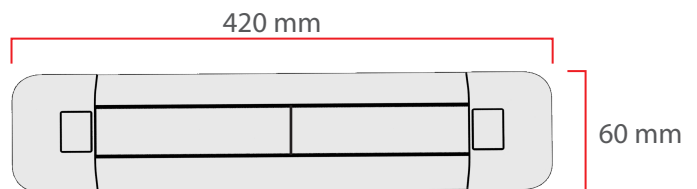

Main Light And Emergency
OR
Second Color

Product Specifications

- Power Consumption.....: 12 Watt
- Standart Voltage Internal Driver.....: 24 VDC
- Optional Driverless.....:
- Light Source Led.....: Mid Power OR High Power
- Dimmable.....: PWM, Voltage, Current
- Luminous Flux.....: 1800 Lumens
- Optional**: 220 VAC OPTIONAL

Dimensions

Temp Control

Does Not Cause fire

Voltage Limit

Material Colors

Acrylic
Translucent

Light Angle

Optional Connection