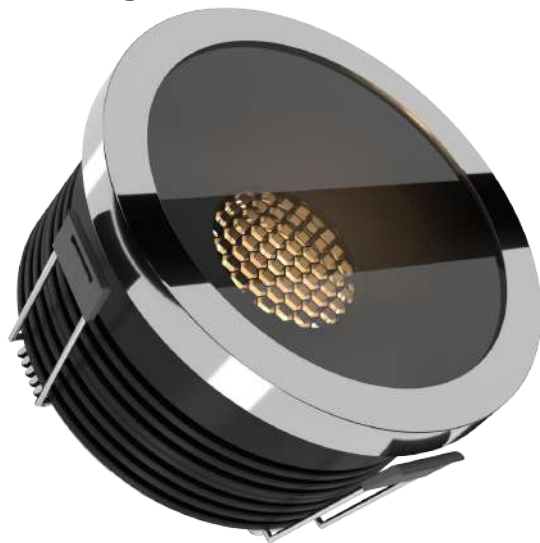

Nelly 90-10 V2 New High Tech Series

! Heat - High Voltage - Peak- Protected
Does Not Produce Frequency Interference

Marine grade downlight

STEIN
MARINE LIVING

Optional

Special Arrangements Can Be Made For Projects Including Different Sizes, Materials, Material Colors

Product Specifications

Power Consumption	: 6 Watt
Standart Voltage Internal Driver	: 24 VDC Protected 60 VDC
Protection	: Temperature Control
Light Source Led	: LED
Dimmable	: PWM, Voltage, Current
Luminous Flux	: 720 Lumens

Can Control Temp

Does Not Cause fire

High Voltage Limit

Does Not Cause Frequency

Material Colors

And Other Ral Codes

Dimensions

These Dimensions Can Be Changed Optionally

The Driver Is Protected In An Aluminum Housing

Optional Connection

Light Angle

Standart Connection

Area Of Application

IP 65 Exterior

Light Colors

Certifications