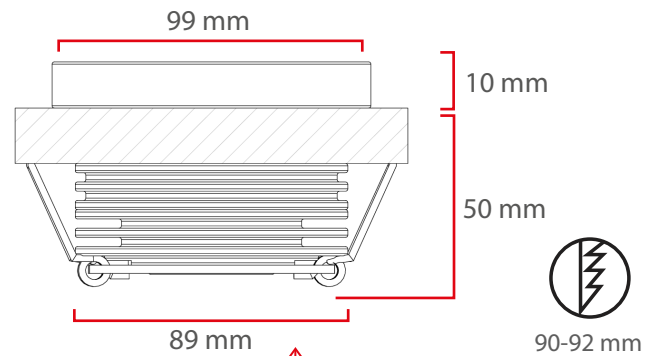

Dimensions

These Dimensions Can Be Changed Optionally

The Driver Is Protected In An Aluminum Housing

Optional Connection

Light Angle

Standart Connection

Area Of Application

IP 65 Exterior

Light Colors

Certifications