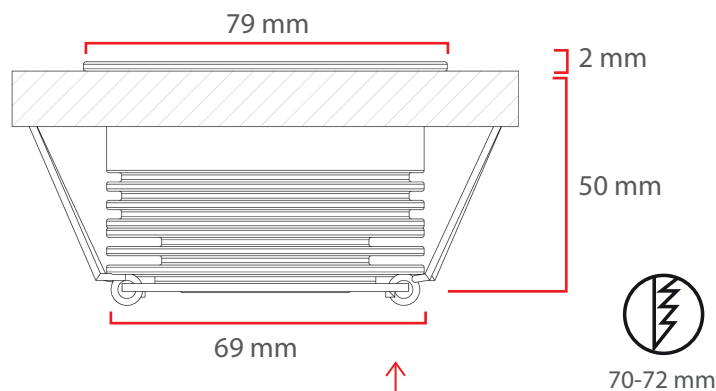

Dimensions

These Dimensions Can Be Changed Optionally

The Driver Is Protected In An Aluminum Housing