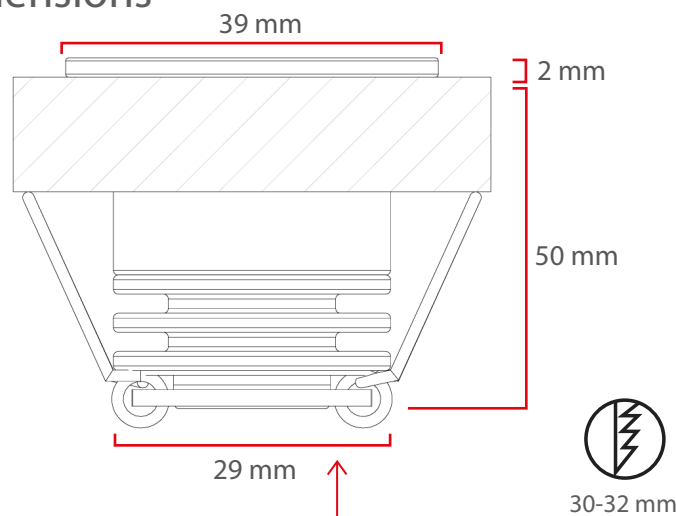

Dimensions

These Dimensions Can Be Changed Optionally

The Driver Is Protected In An Aluminum Housing

Material Colors

			} And Other Ral Codes
BLACK PLATED	TITANIUM PLATED	316 L POLISHED	
ANTIQUE	WHITE PLATED	316 L SATINE	

Optional Connection

Light Angle

Standart Connection

Area Of Application

IP 40 Interior

Light Colors

6500K	3000K	Red	Blue	Green

Certifications