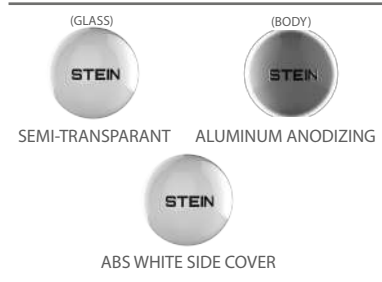

Material Colors