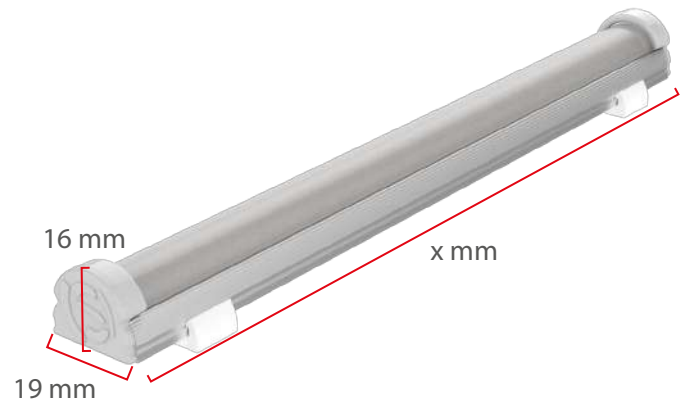

Dimensions