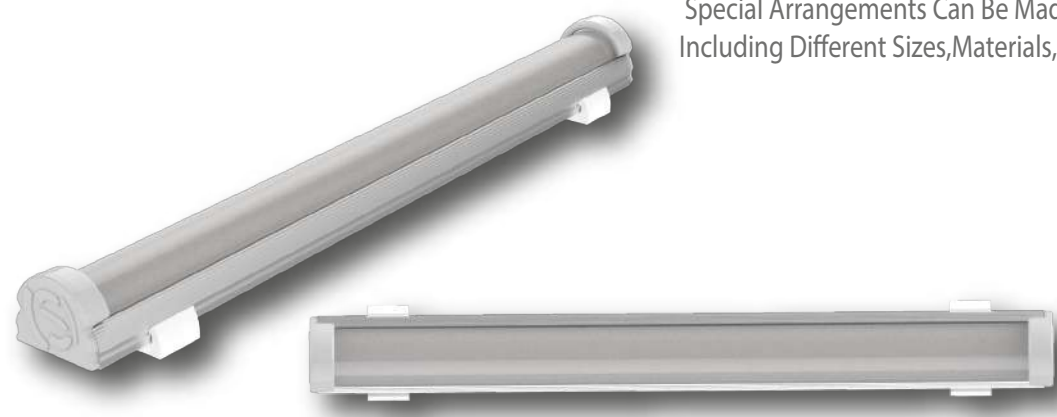

LINE 1

**!Heat-High Voltage-Peak-Protected
Does Not Produce Frequency Interference**

Marine Grade Downlight

Optional

Special Arrangements Can Be Made For Projects Including Different Sizes, Materials, Material Colors

Optional

Main Light And Emergency OR Second Color

Product Specifications

- Power Consumption.....: 13,4 Watt (PER METER)
- Standart Voltage Internal Driver.....: 24 VDC
- Optional Driverless.....: Current 3 OR 18 V 300 -1.500 ma
- Light Source Led.....: Mid Power OR High Power
- Dimmable.....: PWM, Voltage, Current
- Luminous Flux.....: 1560 Lumens