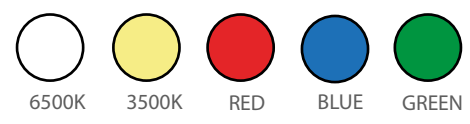

Light Colors