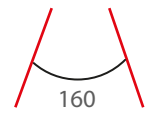

Light Angle