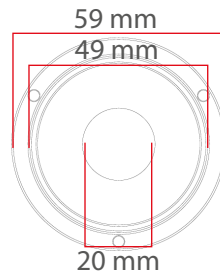

Temp Control

Does Not Cause fire

Voltage Limit

Dimensions

Material Colors

And Other Ral Codes

Mounting

Attach the mounting piece to the panel you drilled into using a screw, and then attach the product to the mounting piece.