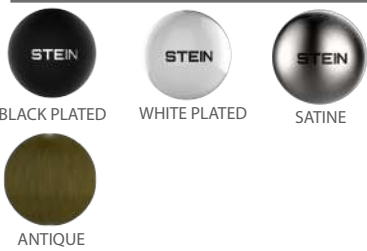

Mila 50FX

!Heat-High Voltage-Peak-Protected
Does Not Produce Frequency Interference

Marine Grade Downlight

STEIN
MARINE LIVING

Optional

Special Arrangements Can Be Made For Projects Including Different Sizes, Materials, Material Colors

Temp Control

Does Not Cause fire

Voltage Limit

Dimensions

Material Colors

And Other Ral Codes

Mounting

Attach the mounting piece to the panel you drilled into using a screw, and then attach the product to the mounting piece.

Optional Connection

Standart Connection

Light Angle

The Driver Is Protected In An Aluminum Housing

Area Of Application

Interior

Finishes

Light Colors