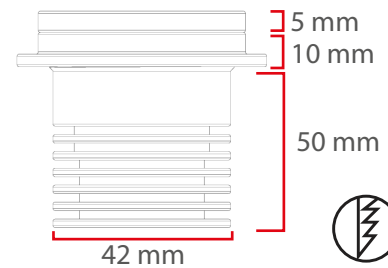

Temp Control

Does Not Cause fire

Voltage Limit

Dimensions

Material Colors

And Other Ral Codes

Mounting

Attach the mounting piece to the panel you drilled into using a screw, and then attach the product to the mounting piece.

Optional Connection

Standart Connection

Light Angle

The Driver Is Protected In An Aluminum Housing

Area Of Application

Interior

Finishes

Light Colors