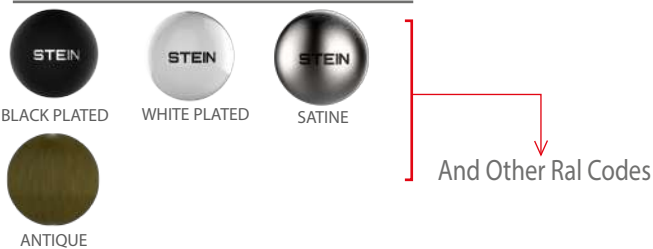

Nelly 55-15

!Heat-High Voltage-Peak-Protected
Does Not Produce Frequency Interference

Marine Grade Downlight

STEIN
MARINE LIVING

Optional

Special Arrangements Can Be Made For Projects Including Different Sizes, Materials, Material Colors

Temp Control

Does Not Cause fire

Voltage Limit

Dimensions

Light Angle

The Driver Is Protected In An Aluminum Housing

Area Of Application
Interior

Material Colors

Optional Connection

Standart Connection

Finishes

Light Colors

Certifications