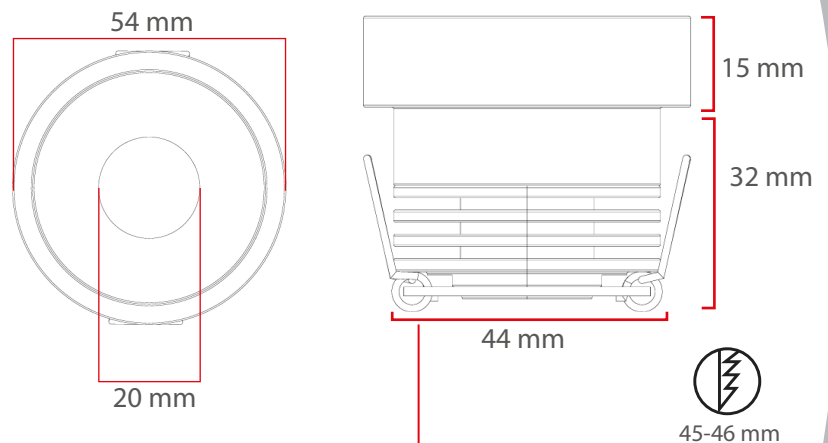

Optional

Main Light And Emergency OR Second Color

Product Specifications

- Power Consumption.....: 4 Watt
- Standart Voltage Internal Driver.....: 24 VDC Protected 60 VDC
- Energy Productivity.....: %95
- Light Source Led.....: Mid Power OR High Power
- Dimmable.....: PWM, Voltage, Current
- Luminous Flux.....: 560 Lumens

Temp Control

Does Not Cause fire

Voltage Limit

Dimensions

Light Angle

The Driver Is Protected In An Aluminum Housing

Area Of Application
Interior

Material Colors