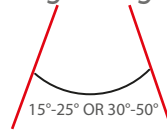

Temp Control

Does Not Cause fire

Voltage Limit

Dimensions

Light Angle

The Driver Is Protected In An Aluminum Housing

Area Of Application
Interior

Material Colors