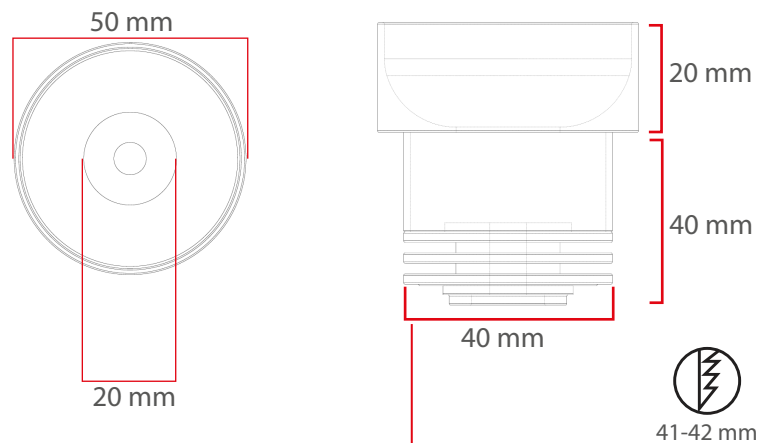

Optional

Main Light And Emergency
OR
Second Color

Temp Control

Does Not Cause fire

Voltage Limit

Product Specifications

- Power Consumption.....: 3 Watt
- Standart Voltage Internal Driver.....: 24 VDC Protected 60 VDC
- Energy Productivity.....: %95
- Light Source Led.....: Mid Power OR High Power
- Dimmable.....: PWM, Voltage, Current
- Luminous Flux.....: 420 Lumens

Dimensions

Light Angle

The Driver Is Protected In An Aluminum Housing

Area Of Application
Interior

Material Colors

And Other Ral Codes

Optional Connection

Standart Connection