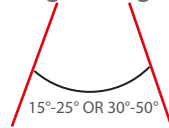

Light Angle