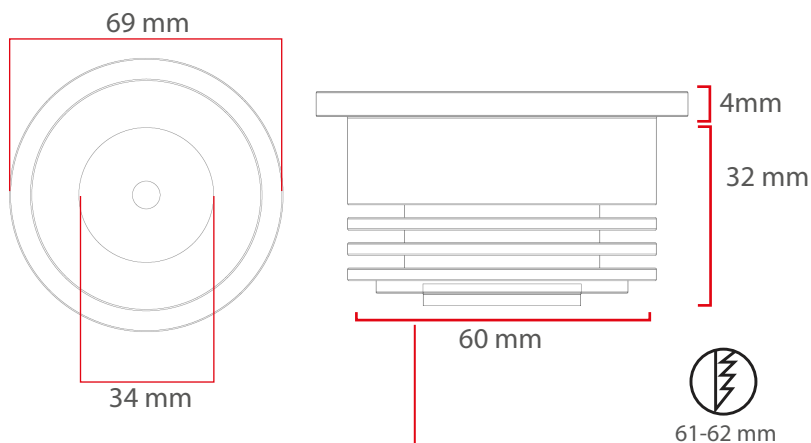

Optional

Main Light And Emergency
OR
Second Color

Product Specifications

- Power Consumption.....: 4.5 Watt
- Standart Voltage Internal Driver.....: 24 VDC Protected 60 VDC
- Energy Productivity.....: %95
- Light Source Led.....: Mid Power OR High Power
- Dimmable.....: PWM, Voltage, Current
- Luminous Flux.....: 650 Lumens

Temp Control

Does Not Cause fire

Voltage Limit

Dimensions

Light Angle

The Driver Is Protected In An Aluminum Housing

Area Of Application
Interior

Material Colors