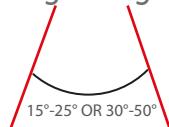

Temp Control

Does Not Cause fire

Voltage Limit

Dimensions

Light Angle

The Driver Is Protected In An Aluminum Housing

Area Of Application
Interior

Material Colors