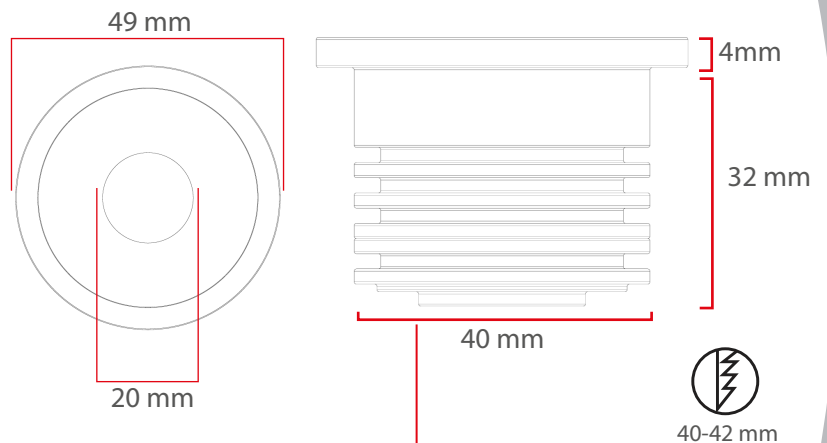

Optional

Main Light And Emergency OR Second Color

Product Specifications

- Power Consumption.....: 3 Watt
- Standart Voltage Internal Driver.....: 24 VDC Protected 60 VDC
- Energy Productivity.....: %95
- Light Source Led.....: Mid Power OR High Power
- Dimmable.....: PWM, Voltage, Current
- Luminous Flux.....: 420 Lumens

Temp Control

Does Not Cause fire

Voltage Limit

Dimensions

Light Angle

The Driver Is Protected In An Aluminum Housing

Area Of Application
Interior

Material Colors