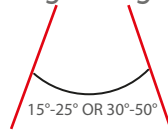

Temp Control

Does Not Cause fire

Voltage Limit

Dimensions

Light Angle

The Driver Is Protected In An Aluminum Housing

Area Of Application
Interior

Material Colors