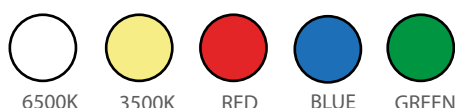

Light Colors