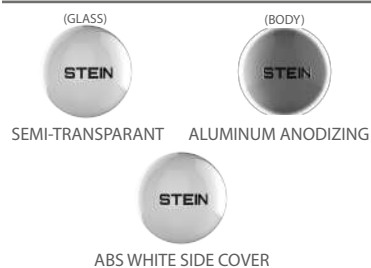

Material Colors