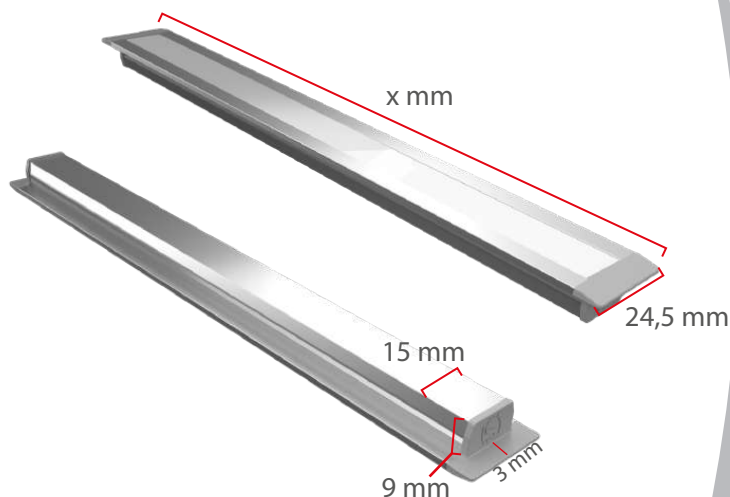

LINE 4

**!Heat-High Voltage-Peak-Protected
Does Not Produce Frequency Interference**

Marine Grade Downlight

Optional

Special Arrangements Can Be Made For Projects Including Different Sizes, Materials, Material Colors

Optional

Main Light And Emergency
OR
Second Color

Product Specifications

- Power Consumption.....: 13,4 Watt (PER METER)
- Standart Voltage Internal Driver.....: 24 VDC
- Optional Driverless.....: Current 3 OR 18 V 300 -1.500 ma
- Light Source Led.....: Mid Power OR High Power
- Dimmable.....: PWM, Voltage, Current
- Luminous Flux.....: 1560 Lumens

Dimensions

Material Colors

Light Angle

And Other Ral Codes

Area Of Application

IP 40 Interior

Optional Connection

Standart Connection