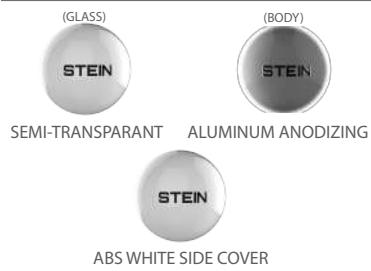

Material Colors