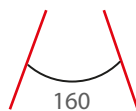

Light Angle