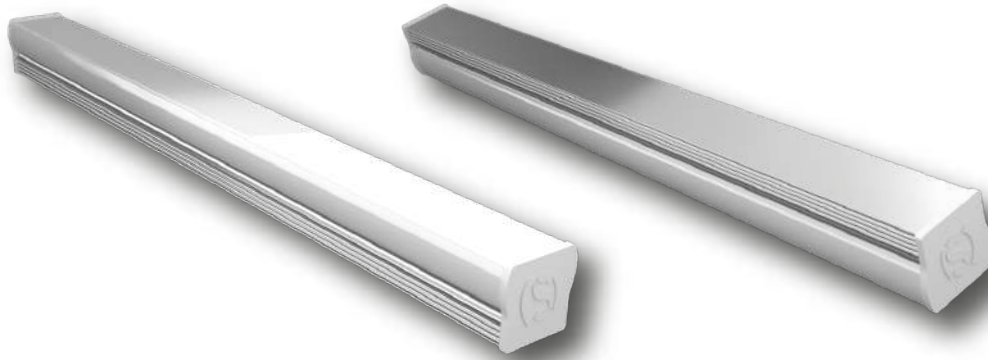

LINE 2

**!Heat-High Voltage-Peak-Protected
Does Not Produce Frequency Interference**

Marine Grade Downlight

Optional

Special Arrangements Can Be Made For Projects Including Different Sizes, Materials, Material Colors

Optional

Main Light And Emergency
OR
Second Color

Product Specifications

- Power Consumption.....: 13,4 Watt (PER METER)
- Standart Voltage Internal Driver.....: 24 VDC
- Optional Driverless.....: Current 3 OR 18 V 300 -1.500 ma
- Light Source Led.....: Mid Power OR High Power
- Dimmable.....: PWM, Voltage, Current
- Luminous Flux.....: 1560 Lumens