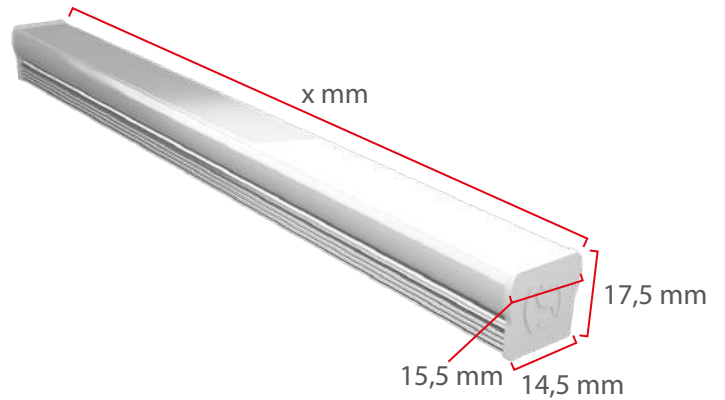

Dimensions