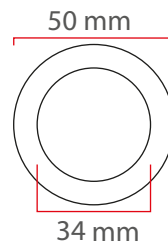

Temp Control

Does Not Cause fire

Voltage Limit

Dimensions

Material Colors

Light Angle

And Other Ral Codes

The Driver Is Protected In An Aluminum Housing