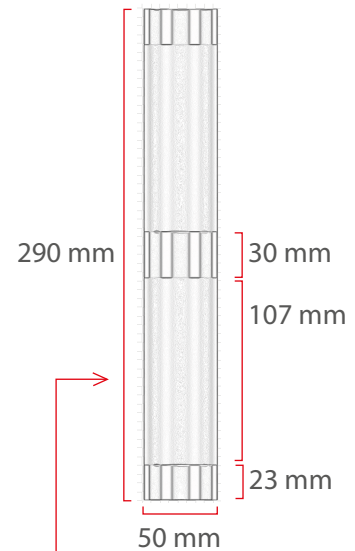

Temp Control

Does Not Cause fire

Voltage Limit

Dimensions

Material Colors

Light Angle

And Other Ral Codes

The Driver Is Protected In An Aluminum Housing