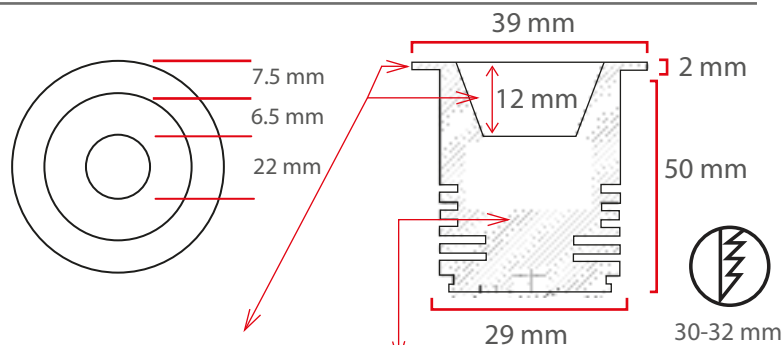

Dimensions

These Dimensions Can Be Changed Optionally

The Driver Is Protected In An Aluminum Housing