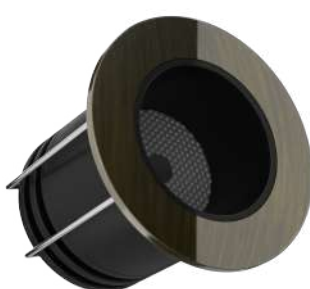

Interior

Exterior

Optional Connection

Standart Connection