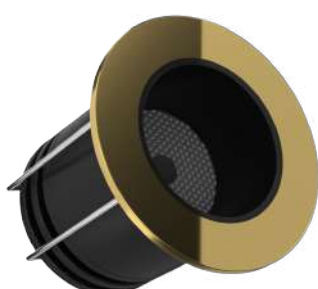

Interior

Exterior

Optional Connection

Standart Connection