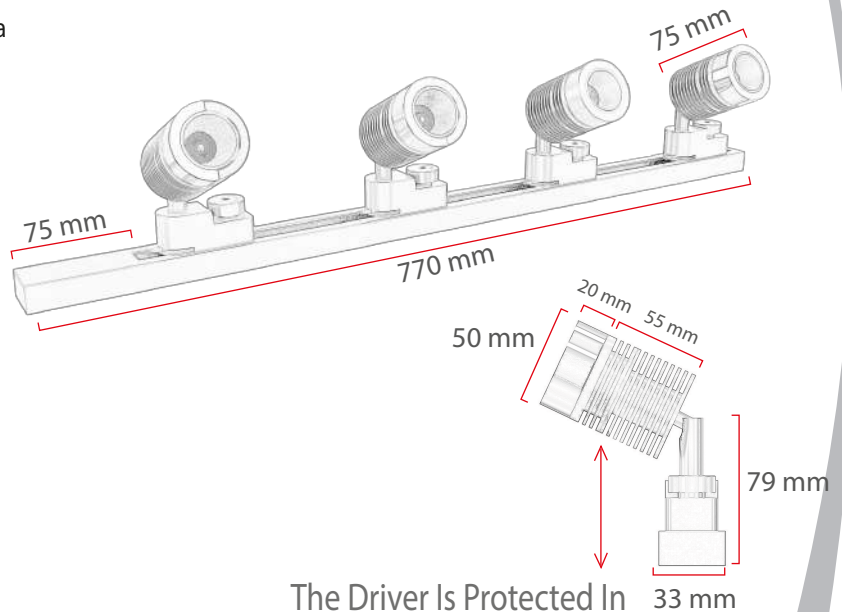

Temp Control

Does Not Cause fire

Voltage Limit

Dimensions

The Driver Is Protected In An Aluminum Housing

Material Colors

Light Angle

And Other Ral Codes