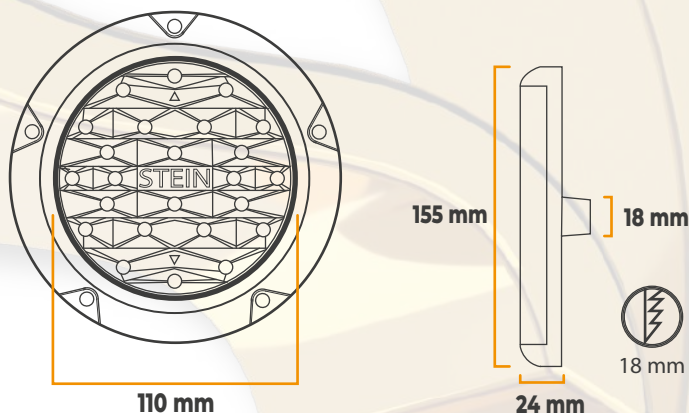

Product Specification

- Power Consumption: 160 Watt
- Power Consumption(BLUE): 120 Watt
- Power Consumption(WHITE & BLUE): 140 Watt
- Voltage .....: 24 VDC
- Driver.....: Internal Driver
- Light Source.....: High Power Led
- Fixture Lumens.....: 50.000 Lm
- Light Color.....: Standart White 6.500k OR Blue
- Light Color.....: Optional White And Blue
- For Blue and White (Blue 11.000 lumens)
  (White 25.000 lumens)

Dimensions

Temp Control Does Not Cause Fire Voltage Limit