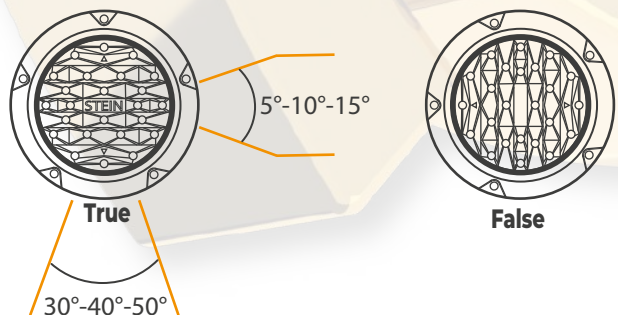

## Product Specification

- Power Consumption: 160 Watt
- Power Consumption(BLUE): 120 Watt
- Power Consumption(WHITE & BLUE): 140 Watt
- Voltage .....: 24 VDC
- Driver.....: Internal Driver
- Light Source.....: High Power Led
- Fixture Lumens.....: 50.000 Lm
- Light Color.....: Standart White 6.500k OR Blue
- Light Color.....: Optional White And Blue
- For Blue and White (Blue 11.000 lumens)  
(White 25.000 lumens)

## Connection

## Mounting Position

To make the best use of light efficiency the lens angles have been specially optimized to create a parallel light on the sea surface. For example, horizontally at 30°-40°-50° and vertically at 5°-10°-15°, with different angles complementing each other, providing an excellent pattern on the water surface