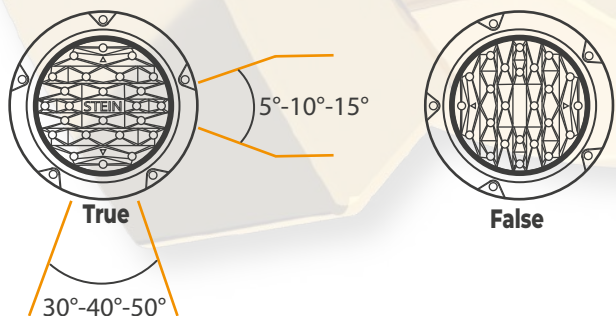

Product Specification

- Power Consumption (WHITE): 160 Watt
- Power Consumption (BLUE): 120 Watt
- Power Consumption (WHITE & BLUE): 140 Watt
- Voltage: 24 VDC
- Driver.....: Internal Driver
- Light Source.....: High Power Led
- Fixture Lumens.....: 50.000 Lm
- Light Color.....: Standart White 6.500k OR Blue
- Light Color.....: Optional White And Blue
- For Blue and White (Blue 11.000 lumens) (White 25.000 lumens)

Dimensions

Temp Control	Does Not Cause Fire	Voltage Limit
--------------	---------------------	---------------

Material

316 Stainless Steel

Connection

Mounting Position

To make the best use of light efficiency the lens angles have been specially optimized to create a parallel light on the sea surface. For example, horizontally at 30°-40°-50° and vertically at 5°-10°-15°, with different angles complementing each other, providing an excellent pattern on the water surface