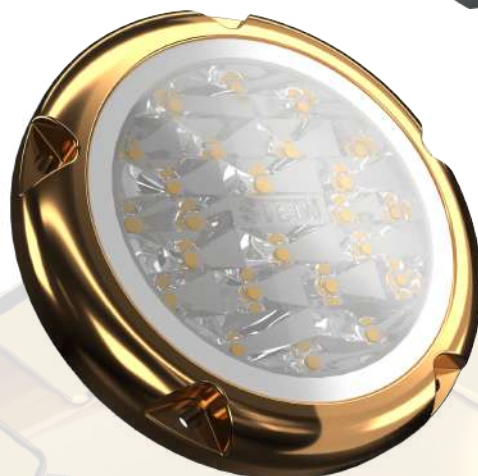

STEIN BR24-160 50.000 Lm

**!Heat-High Voltage-Peak-Protected
Does Not Produce Frequency Interference**

Marine Grade Downlight

Information

This Special Product, Equipped With High Lumen Power And An Elegant Design, Has Been Designed To Operate In All Adverse Condition Underwater This Product Is Completely Waterproof And Provides You With High-Powered Seamless And Comfortable Lighting While You're On Your Yacht The STEIN Difference **ALWAYS BETTER**

Product Specification

- Power Consumption (WHITE): 160 Watt
- Power Consumption (BLUE): 120 Watt
- Power Consumption (WHITE & BLUE): 140 Watt
- Voltage: 24 VDC
- Driver.....: Internal Driver
- Light Source.....: High Power Led
- Fixture Lumens.....: 50.000 Lm
- Light Color.....: Standart White 6.500k OR Blue
- Light Color.....: Optional White And Blue
- For Blue and White (Blue 11.000 lumens) (White 25.000 lumens)

Dimensions

Temp Control	Does Not Cause Fire	Voltage Limit
--------------	---------------------	---------------

Material

316 Stainless Steel

Connection

Mounting Position

To make the best use of light efficiency the lens angles have been specially optimized to create a parallel light on the sea surface. For example, horizontally at 30°-40°-50° and vertically at 5°-10°-15°, with different angles complementing each other, providing an excellent pattern on the water surface