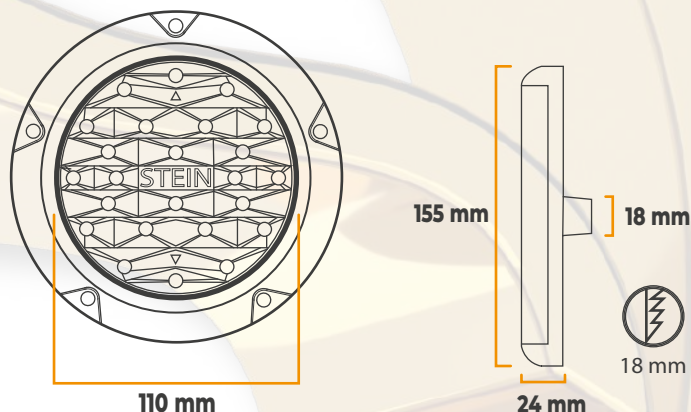

STEIN BR24-160 50.000 Lm

**!Heat-High Voltage-Peak-Protected
Does Not Produce Frequency Interference**

Marine Grade Downlight

Information

This Special Product, Equipped With High Lumen Power And An Elegant Design, Has Been Designed To Operate In All Adverse Condition Underwater This Product Is Completely Waterproof And Provides You With High-Powered Seamless And Comfortable Lighting While You're On Your Yacht The STEIN Difference **ALWAYS BETTER**

Product Specification

- Power Consumption (WHITE): 160 Watt
- Power Consumption (BLUE): 120 Watt
- Power Consumption (WHITE & BLUE): 140 Watt
- Voltage: 24 VDC
- Driver.....: Internal Driver
- Light Source.....: High Power Led
- Fixture Lumens.....: 50.000 Lm
- Light Color.....: Standart White 6.500k OR Blue
- Light Color.....: Optional White And Blue
- For Blue and White (Blue 11.000 lumens) (White 25.000 lumens)

Dimensions

Temp Control	Does Not Cause Fire	Voltage Limit
--------------	---------------------	---------------

Material

316 Stainless Steel

Connection

Mounting Position

To make the best use of light efficiency the lens angles have been specially optimized to create a parallel light on the sea surface. For example, horizontally at 30°-40°-50° and vertically at 5°-10°-15°, with different angles complementing each other, providing an excellent pattern on the water surface