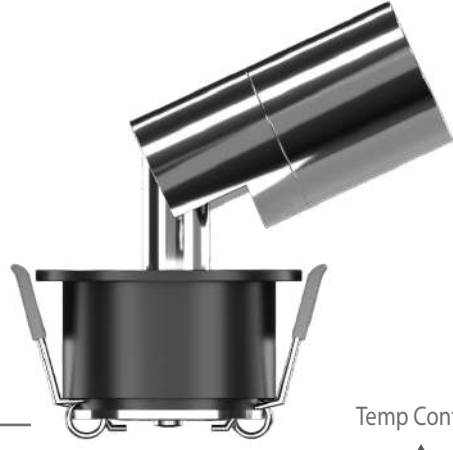

Optional

Special Arrangements Can Be Made For Projects Including Different Sizes, Materials, Material Colors