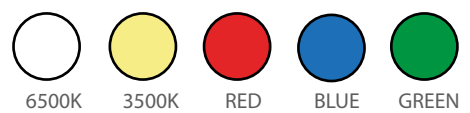

Standart Connection

Light Colors