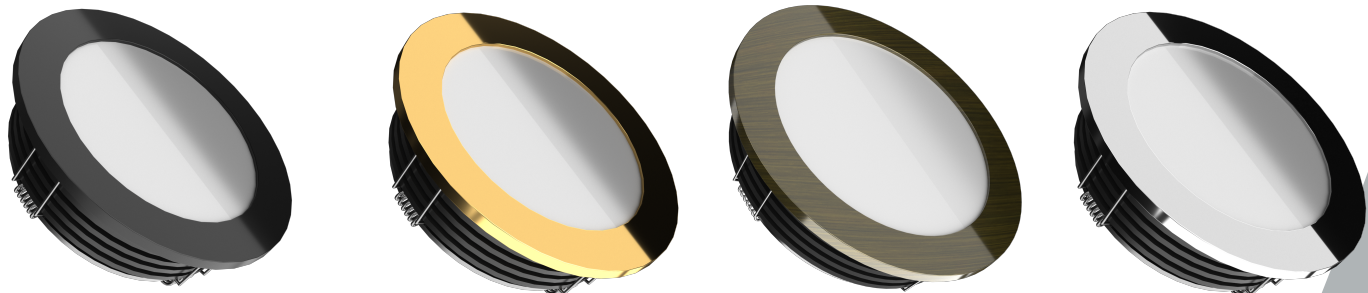

Amy 120

!Heat-High Voltage-Peak-Protected
Does Not Produce Frequency Interference

Marine Grade Downlight

Optional

Special Arrangements Can Be Made For Projects Including Different Sizes, Materials, Material Colors

Optional

Main Light And Emergency OR Second Color

Product Specifications

- Power Consumption.....: 10 Watt
- Standart Voltage Internal Driver.....: 24 VDC Protected 60 VDC
- Optional Driverless.....:
- Light Source Led.....: Mid Power OR High Power
- Dimmable.....: PWM, Voltage, Current
- Luminous Flux.....: 1400 Lumens

Temp Control Does Not Cause fire Voltage Limit Does Not Cause Frequency

Dimensions

The Driver Is Protected In An Aluminum Housing

Material Colors

And Other Ral Codes

Light Angle

Optional Connection

Standart Connection

Area Of Application

IP 40 Interior Optional IP65

Light Colors

Certifications