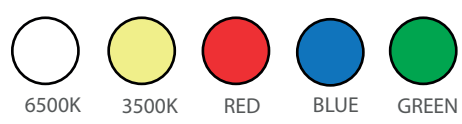

Temp Control Does Not Cause fire Voltage Limit Does Not Cause Frequency

Dimensions

The Driver Is Protected In An Aluminum Housing

Material Colors

And Other Ral Codes

Light Angle

Optional Connection

Standart Connection

Area Of Application

IP 40 Interior Optional IP65

Light Colors

Certifications