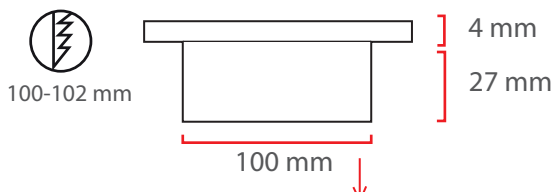

Optional

Main Light And Emergency OR Second Color

Product Specifications

- Power Consumption.....: 10 Watt
- Standart Voltage Internal Driver.....: 24 VDC Protected 60 VDC
- Optional Driverless.....:
- Light Source Led.....: Mid Power OR High Power
- Dimmable.....: PWM, Voltage, Current
- Luminous Flux.....: 1400 Lumens

Temp Control Does Not Cause fire Voltage Limit Does Not Cause Frequency

Dimensions

The Driver Is Protected In An Aluminum Housing

Material Colors

And Other Ral Codes

Light Angle

Optional Connection

Standart Connection