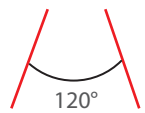

Temp Control Does Not Cause fire Voltage Limit Does Not Cause Frequency

Dimensions

The Driver Is Protected In An Aluminum Housing

Material Colors

And Other Ral Codes

Light Angle

Optional Connection

Standart Connection