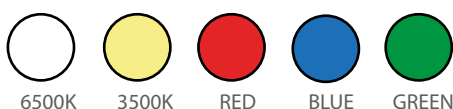

Optional Connection

Standart Connection

Area Of Application

Exterior

Light Colors

Certifications