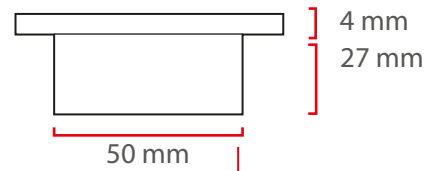

Dimensions