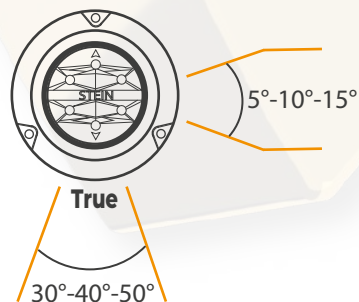

Dimensions

Temp Control  Does Not Cause Fire  Voltage Limit 

Material

316 Stainless Steel

Connection

Mounting Position

To make the best use of light efficiency the lens angles have been specially optimized to create a parallel light on the sea surface. For example, horizontally at 30°-40°-50° and vertically at 5°-10°-15°, with different angles complementing each other, providing an excellent pattern on the water surface