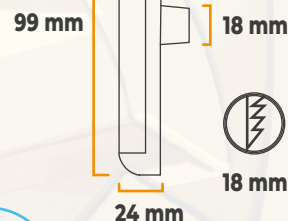

STEIN CR6-40

12.500 Lm

**!Heat-High Voltage-Peak-Protected
Does Not Produce Frequency Interference**

Marine Grade Downlight

STEIN
MARINE LIVING

Information

This Special Product, Equipped With High Lumen Power And An Elegant Design, Has Been Designed To Operate In All Adverse Condition Underwater This Product Is Completely Waterproof And Provides You With High-Powered Seamless And Comfortable Lighting While You're On Your Yacht The **STEIN** Difference **ALWAYS BETTER**

Product Specification

Power Consumption: 40 Watt
Voltage: 12 OR 24 VDC
Driver.....: Internal Driver
Light Source.....: High Power Led
Lumens.....: Real 5.000 Lm
Fixture Lumens.....: 12.500 Lm
Light Color.....: Standart White 6.500k OR Blue

Dimensions

Temp Control  Does Not Cause Fire  Voltage Limit 

Material

316 Stainless Steel

Connection

Mounting Position

To make the best use of light efficiency the lens angles have been specially optimized to create a parallel light on the sea surface. For example, horizontally at 30°-40°-50° and vertically at 5°-10°-15°, with different angles complementing each other, providing an excellent pattern on the water surface