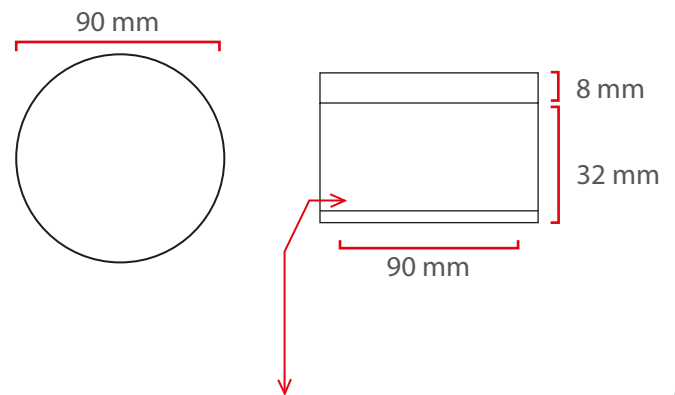

Material Colors

Light Angle

- Temp Control
- Does Not Cause fire
- Voltage Limit
- Does Not Cause Frequency

Dimensions

The Driver Is Protected In An Aluminum Housing

Optional Connection

Standart Connection

Area Of Application