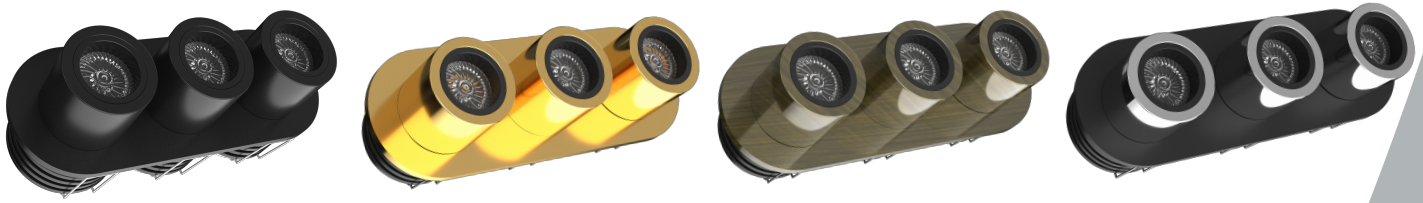

Nelly X3-R3 New High Tech Series

!Heat-High Voltage-Peak-Protected
Does Not Produce Frequency Interference

Marine Grade Downlight

STEIN
MARINE LIVING

Optional
Main Light And Emergency
OR
Second Color

Product Specifications

Light Angle

Optional Connection

Standart Connection

The symbolic colors below can be combined in different color combinations

Light Colors

Certifications