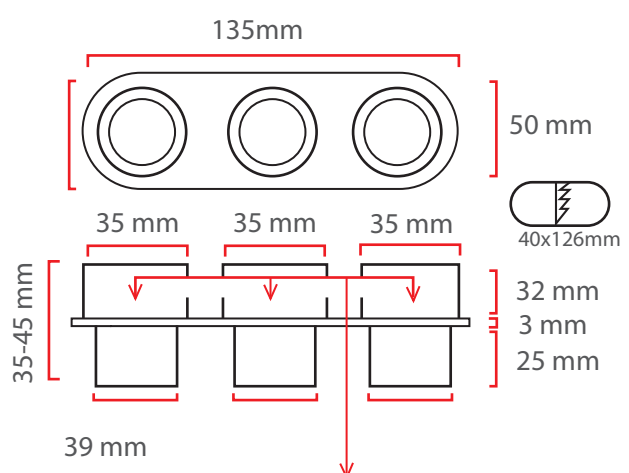

Dimensions

The Driver Is Protected In
An Aluminum Housing
Area Of Application

IP 40 Interior   Optional IP65