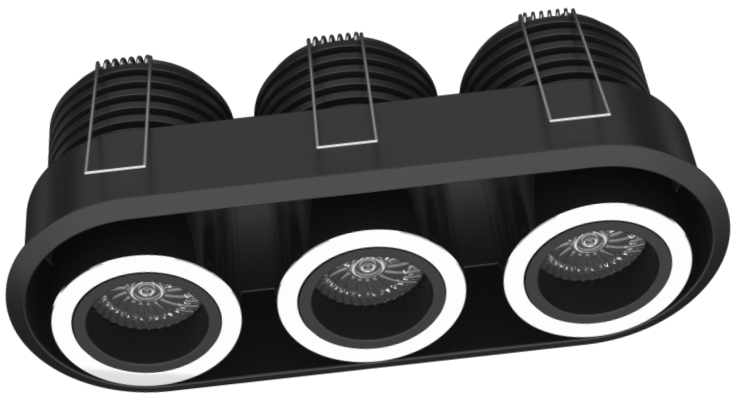

Nelly X3-R3 New High Tech Series

!Heat-High Voltage-Peak-Protected
Does Not Produce Frequency Interference

Marine Grade Downlight

STEIN
MARINE LIVING

Optional
Main Light And Emergency
OR
Second Color

Product Specifications

- Power Consumption.....: 3 x 4 Watt = 12 Watt
- Standart Voltage Internal Driver.....: 24 VDC Protected 60 VDC
- Optional Driverless.....: Current 3 OR 18 V 300 -1.500 ma
- Light Source Led.....: Mid Power OR High Power
- Dimmable.....: PWM,Voltage, Current
- Luminous Flux.....: 500 - 1.000 - 1.350 Lumens

Temp Control Does Not Cause fire Voltage Limit Does Not Cause Frequency

Dimensions

The Driver Is Protected In
An Aluminum Housing
Area Of Application

IP 40 Interior Optional IP65

Material Colors

And Other Ral Codes