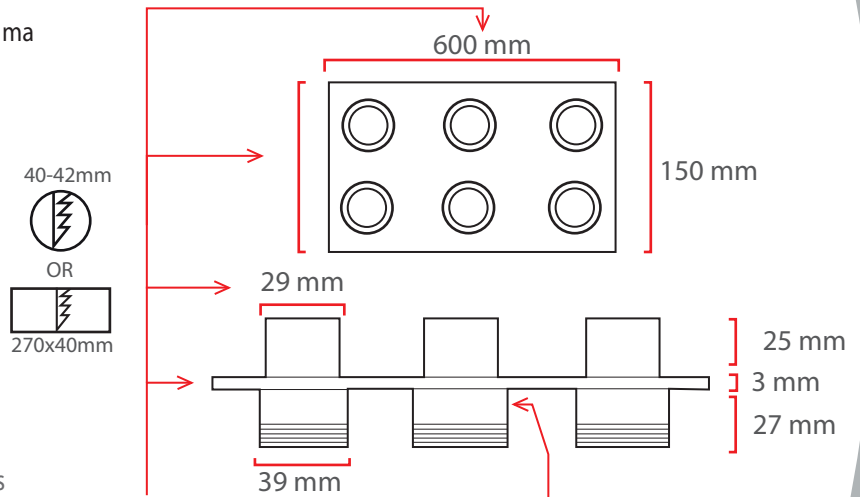

Dimensions

These Dimensions Can Be Changed Optionally

The Driver Is Protected In An Aluminum Housing