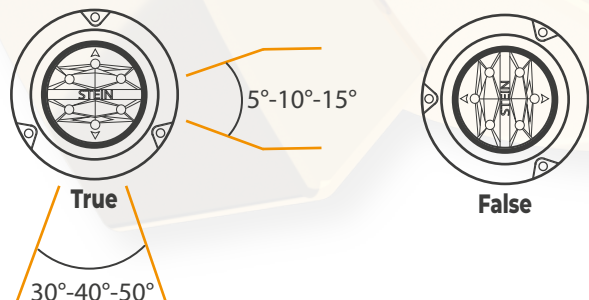

Product Specification

Power Consumption: 40 Watt
Voltage: 12 OR 24 VDC
Driver.....: Internal Driver
Light Source.....: High Power Led
Lumens.....: Real 5.000 Lm
Fixture Lumens.....: 12.500 Lm
Light Color.....: Standart White 6.500k OR Blue

Dimensions

Temp Control Does Not Cause Fire Voltage Limit

Material

Connection

Mounting Position

To make the best use of light efficiency the lens angles have been specially optimized to create a parallel light on the sea surface. For example, horizontally at 30°-40°-50° and vertically at 5°-10°-15°, with different angles complementing each other, providing an excellent pattern on the water surface