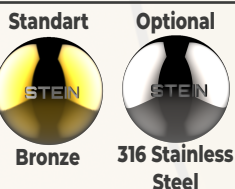

STEIN BR6-40

12.500 Lm

!Heat-High Voltage-Peak-Protected Does Not Produce Frequency Interference

Marine Grade Downlight

STEIN

MARINE LIVING

Information

This Special Product, Equipped With High Lumen Power And An Elegant Design, Has Been Designed To Operate In All Adverse Condition Underwater This Product Is Completely Waterproof And Provides You With High-Powered Seamless And Comfortable Lighting While You're On Your Yacht The STEIN Difference **ALWAYS BETTER**

Product Specification

Power Consumption: 40 Watt
Voltage: 12 OR 24 VDC
Driver.....: Internal Driver
Light Source.....: High Power Led
Lumens.....: Real 5.000 Lm
Fixture Lumens.....: 12.500 Lm
Light Color.....: Standart White 6.500k OR Blue

Dimensions

Temp Control Does Not Cause Fire Voltage Limit

Material

Connection

Mounting Position

To make the best use of light efficiency the lens angles have been specially optimized to create a parallel light on the sea surface. For example, horizontally at 30°-40°-50° and vertically at 5°-10°-15°, with different angles complementing each other, providing an excellent pattern on the water surface