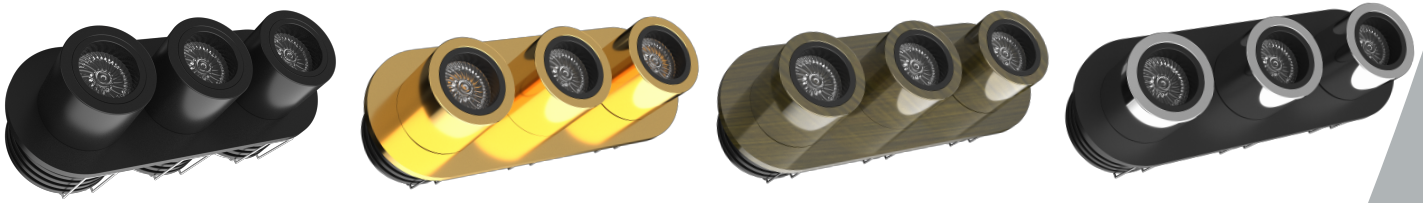

Nelly X3-R3 New High Tech Series

STEIN
MARINE LIVING

**!Heat-High Voltage-Peak-Protected
Does Not Produce Frequency Interference**

Marine Grade Downlight

Optional
Main Light And Emergency
OR
Second Color

Product Specifications

Dimensions

Temp Control  Does Not Cause fire  Voltage Limit 

Material Colors

And Other Ral Codes

The Driver Is Protected In An Aluminum Housing Area Of Application

IP 40 Interior Optional IP65

Optional Connection

Standart Connection

The symbolic colors below can be combined in different color combinations

Light Colors

Certifications