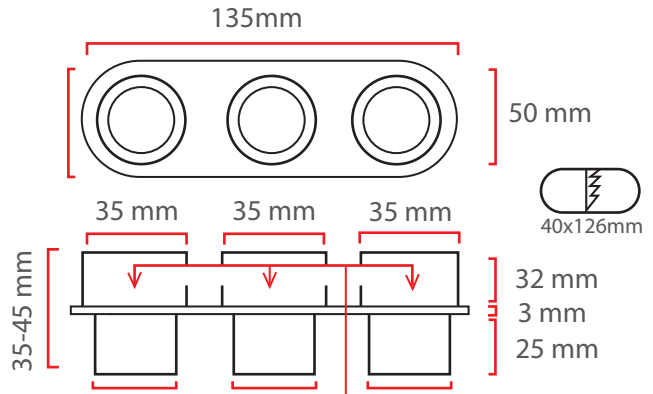

- Power Consumption.....: 3 x 4 Watt = 12 Watt
- Standart Voltage Internal Driver.....: 24 VDC Protected 60 VDC
- Optional Driverless.....: Current 3 OR 18 V 300 - 1.500 ma
- Light Source Led.....: Mid Power OR High Power
- Dimmable.....: PWM, Voltage, Current
- Luminous Flux.....: 500 - 1.000 - 1.350 Lumens

Dimensions

Temp Control  Does Not Cause fire  Voltage Limit 

Material Colors

And Other Ral Codes

The Driver Is Protected In An Aluminum Housing Area Of Application

IP 40 Interior Optional IP65

Optional Connection