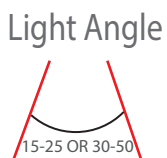

Nelly X3-R3 New High Tech Series

STEIN
MARINE LIVING

**!Heat-High Voltage-Peak-Protected
Does Not Produce Frequency Interference**

Marine Grade Downlight

Optional
Main Light And Emergency
OR
Second Color

Product Specifications

- Power Consumption.....: 3 x 4 Watt = 12 Watt
- Standart Voltage Internal Driver.....: 24 VDC Protected 60 VDC
- Optional Driverless.....: Current 3 OR 18 V 300 - 1.500 ma
- Light Source Led.....: Mid Power OR High Power
- Dimmable.....: PWM, Voltage, Current
- Luminous Flux.....: 500 - 1.000 - 1.350 Lumens

Dimensions

Temp Control Does Not Cause fire Voltage Limit

Material Colors

And Other Ral Codes

The Driver Is Protected In An Aluminum Housing Area Of Application

IP 40 Interior Optional IP65

Optional Connection

Standart Connection

The symbolic colors below can be combined in different color combinations

Light Colors

Certifications