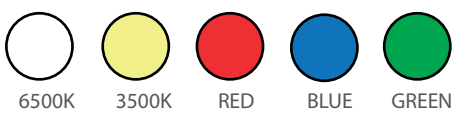

Dimensions

Temp Control  Does Not Cause fire  Voltage Limit 

Material Colors

And Other Ral Codes

The Driver Is Protected In An Aluminum Housing Area Of Application

IP 40 Interior Optional IP65

Optional Connection

Standart Connection

The symbolic colors below can be combined in different color combinations

Light Colors

Certifications