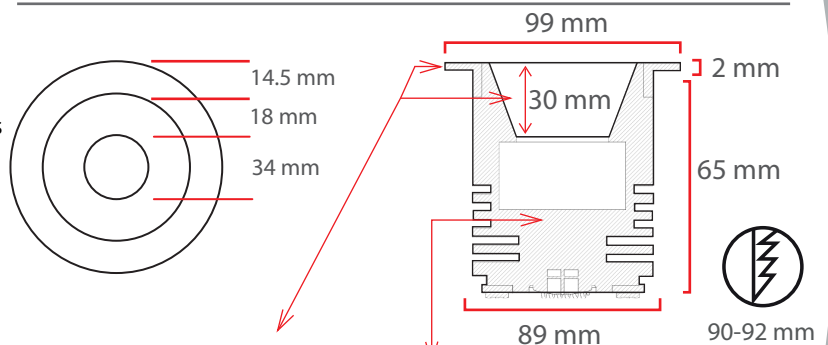

Optional

Main Light And Emergency OR Second Color

Product Specifications

- Power Consumption : 6, 9, 12, 14 Watt
- Standart Voltage Internal Driver : 24 VDC Protected 60 VDC
- Optional Driverless : Current 18 V 300-1.500 ma
- Light Source Led : Mid Power OR High Power
- Dimmable : PWM, Voltage, Current
- Luminous Flux : 1.000 -1.350-1.800-2.100 Lumens

Temp Control Does Not Cause fire Voltage Limit Does Not Cause Frequency

Dimensions

Material Colors

Light Angle

And Other Ral Codes

These Dimensions Can Be Changed Optionally

The Driver Is Protected In An Aluminum Housing