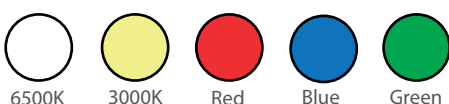

Optional Connection

Standart Connection

Area Of Application

IP 40 Interior

IP 65 Exterior

Interior

Exterior

Light Colors