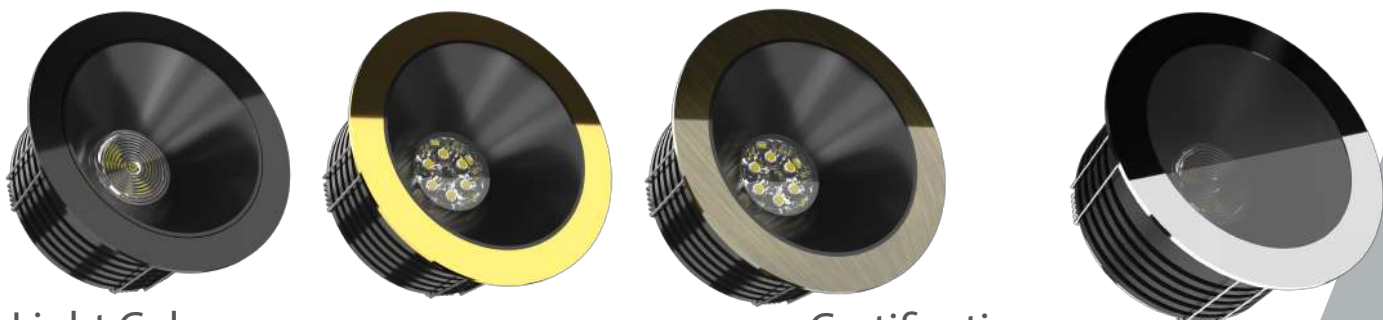

Mila 90S New High Tech Series

**! Heat - High Voltage - Peak- Protected
Does Not Produce Frequency Interference**

Marine grade downlight

Optional

Special Arrangements Can Be Made For Projects Including Different Sizes, Materials, Material Colors

Optional Connection

Standart Connection

Area Of Application

IP 40 Interior

IP 65 Exterior

Interior

Exterior

Light Colors