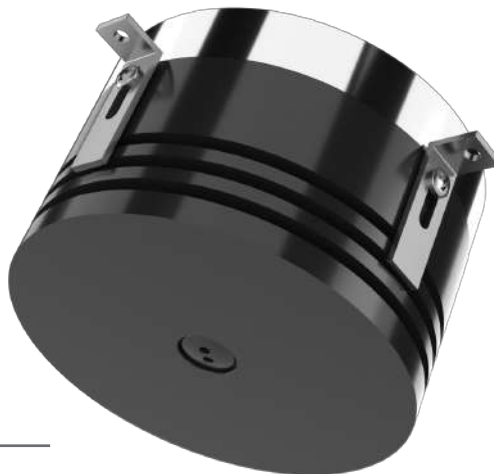

Mila 90F New High Tech Series

**! Heat - High Voltage - Peak- Protected
Does Not Produce Frequency Interference**

Marine grade downlight

STEIN
MARINE LIVING

Optional

Special Arrangements Can Be Made For Projects Including Different Sizes, Materials, Material Colors

Optional

Main Light And Emergency
OR
Second Color

Product Specifications

- Power Consumption : 6, 9, 12, 14 Watt
- Standart Voltage Internal Driver : 24 VDC Protected 60 VDC
- Optional Driverless : Current 18 V 300-1.500 ma
- Light Source Led : Mid Power OR High Power
- Dimmable : PWM, Voltage, Current
- Luminous Flux : 1.000 -1.350-1.800-2.100 Lumens