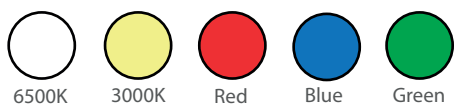

Optional Connection

Standart Connection

Area Of Application

IP 40 Interior

IP 65 Exterior

Interior

Light Colors

Certifications