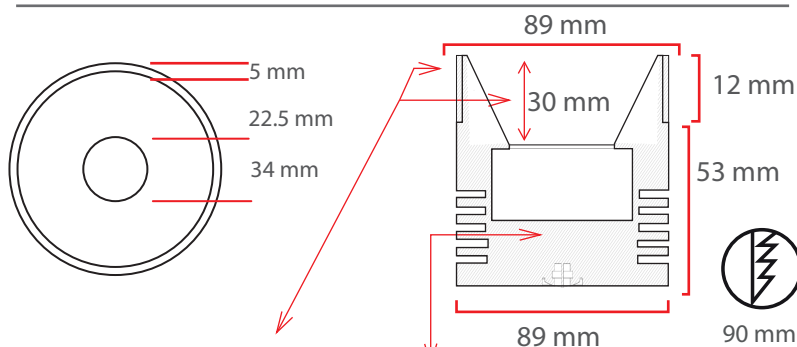

Dimensions