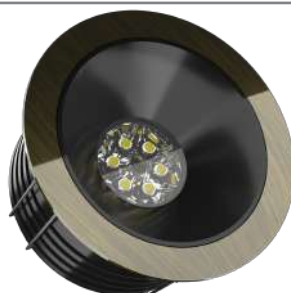

Interior

Exterior