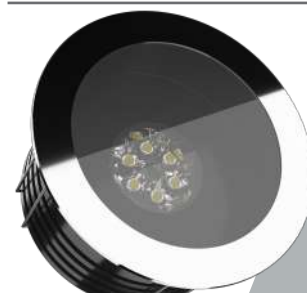

Interior

Exterior