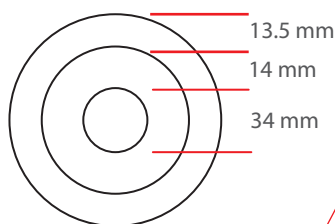

Optional

Main Light And Emergency OR Second Color

Product Specifications

- Power Consumption : 6, 9, 12, 14 Watt
- Standart Voltage Internal Driver : 24 VDC Protected 60 VDC
- Optional Driverless : Current 18 V 300-1.500 ma
- Light Source Led : Mid Power OR High Power
- Dimmable : PWM, Voltage, Current
- Luminous Flux : 1.000 -1.350-1.800-2.100 Lumens

Temp Control Does Not Cause fire Voltage Limit Does Not Cause Frequency

Dimensions

Material Colors

Light Angle

And Other Ral Codes

These Dimensions Can Be Changed Optionally

The Driver Is Protected In An Aluminum Housing