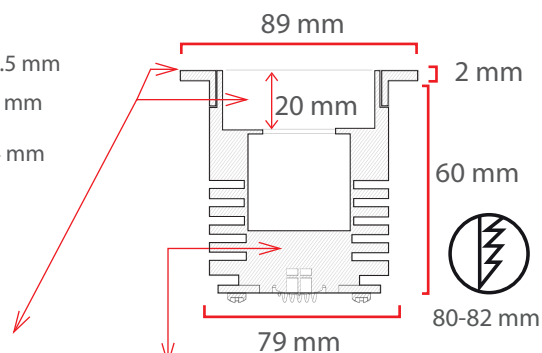

Optional

Main Light And Emergency OR Second Color

Product Specifications

- Power Consumption : 6, 9, 12, 14 Watt
- Standart Voltage Internal Driver : 24 VDC Protected 60 VDC
- Optional Driverless : Current 18 V 300-1.500 ma
- Light Source Led : Mid Power OR High Power
- Dimmable : PWM, Voltage, Current
- Luminous Flux : 1.000 -1.350-1.800-2.100 Lumens

Temp Control Does Not Cause fire Voltage Limit Does Not Cause Frequency

Dimensions

Material Colors

Light Angle

And Other Ral Codes

These Dimensions Can Be Changed Optionally

The Driver Is Protected In An Aluminum Housing