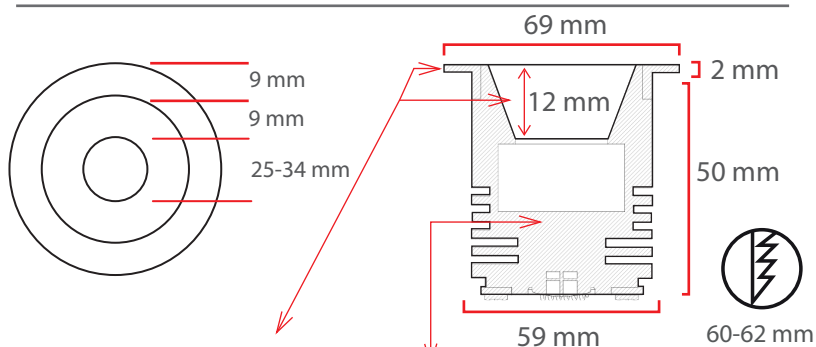

Optional

Main Light And Emergency OR Second Color

Product Specifications

- Power Consumption : 5,6,9,12, Watt
- Standart Voltage Internal Driver : 24 VDC Protected 60 VDC
- Optional Driverless : Current 18 V 300 -1.500 ma
- Light Source Led : Mid Power OR High Power
- Dimmable : PWM, Voltage, Current
- Luminous Flux : 1.000 -1.350-1.800 Lumens

Temp Control Does Not Cause fire Voltage Limit Does Not Cause Frequency

Dimensions

Material Colors

Light Angle

And Other Ral Codes

These Dimensions Can Be Changed Optionally

The Driver Is Protected In An Aluminum Housing