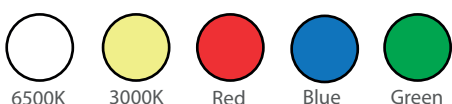

Optional Connection

Standart Connection

Area Of Application

IP 40 Interior

IP 65 Exterior

Interior

Exterior

Light Colors