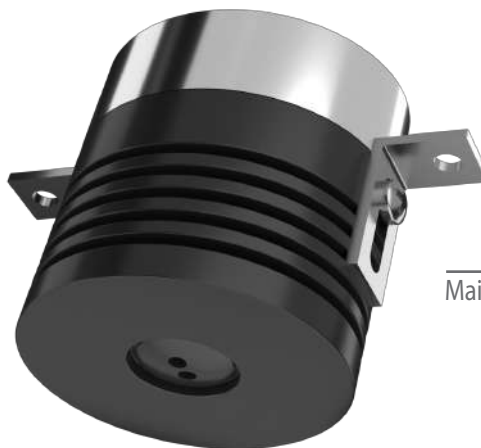

Optional

Special Arrangements Can Be Made For Projects Including Different Sizes, Materials, Material Colors

Optional

Main Light And Emergency OR Second Color

Product Specifications

Power Consumption	: 5,,6 , 9, 12, Watt
Standart Voltage Internal Driver	: 24 VDC Protected 60 VDC
Optional Driverless	: Current 18 V 300 -1.500 ma
Light Source Led	: Mid Power OR High Power
Dimmable	: PWM, Voltage, Current
Luminous Flux	: 1.000 -1.350-1.800 Lumens

Temp Control   Does Not Cause fire   Voltage Limit   Does Not Cause Frequency