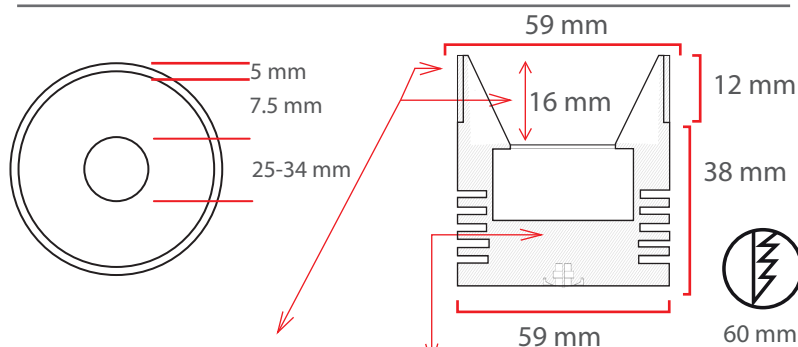

Dimensions

These Dimensions Can Be Changed Optionally

The Driver Is Protected In An Aluminum Housing