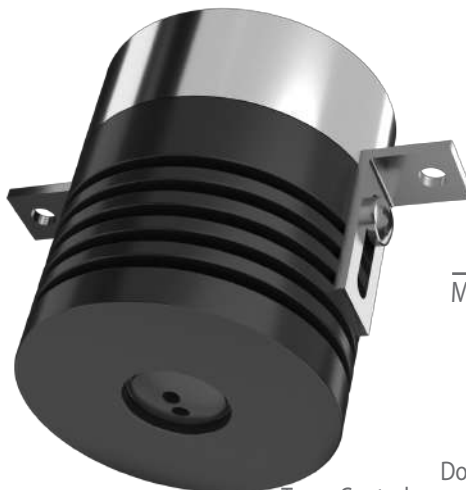

Mila 50F New High Tech Series

**! Heat - High Voltage - Peak- Protected
Does Not Produce Frequency Interference**

Marine grade downlight

STEIN
MARINE LIVING

Optional

Special Arrangements Can Be Made For Projects Including Different Sizes, Materials, Material Colors

Optional

Main Light And Emergency OR Second Color

Product Specifications

- Power Consumption : 3.6, 5, 7, 9 Watt
- Standart Voltage Internal Driver : 24 VDC Protected 60 VDC
- Optional Driverless : Current 3 OR 18 V 300 - 1.500 ma
- Light Source Led : Mid Power OR High Power
- Dimmable : PWM, Voltage, Current
- Luminous Flux : 500 - 1.000 - 1.350 Lumens

Temp Control Does Not Cause fire Voltage Limit Does Not Cause Frequency

Dimensions

Material Colors

Light Angle

And Other Ral Codes

These Dimensions Can Be Changed Optionally

The Driver Is Protected In An Aluminum Housing