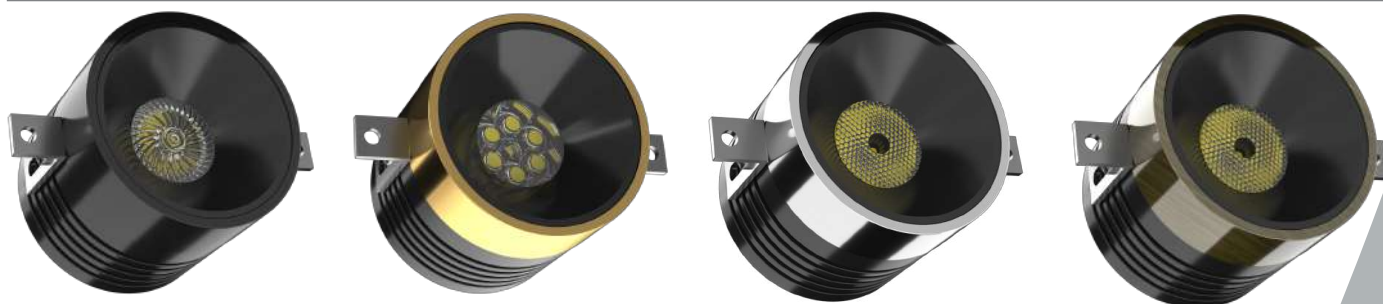

Interior

Light Colors

Certifications