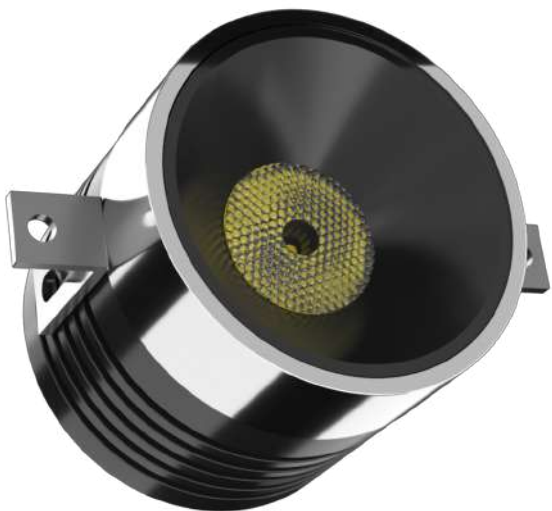

Mila 50F New High Tech Series

**! Heat - High Voltage - Peak- Protected
Does Not Produce Frequency Interference**

Marine grade downlight

STEIN
MARINE LIVING

Optional

Special Arrangements Can Be Made For Projects Including Different Sizes, Materials, Material Colors

Optional

Main Light And Emergency OR Second Color

Product Specifications

- Power Consumption : 3.6, 5, 7, 9 Watt
- Standart Voltage Internal Driver : 24 VDC Protected 60 VDC
- Optional Driverless : Current 3 OR 18 V 300 - 1.500 ma
- Light Source Led : Mid Power OR High Power
- Dimmable : PWM, Voltage, Current
- Luminous Flux : 500 - 1.000 - 1.350 Lumens

Temp Control Does Not Cause fire Voltage Limit Does Not Cause Frequency

Dimensions

Material Colors

Light Angle

And Other Ral Codes

These Dimensions Can Be Changed Optionally

The Driver Is Protected In An Aluminum Housing