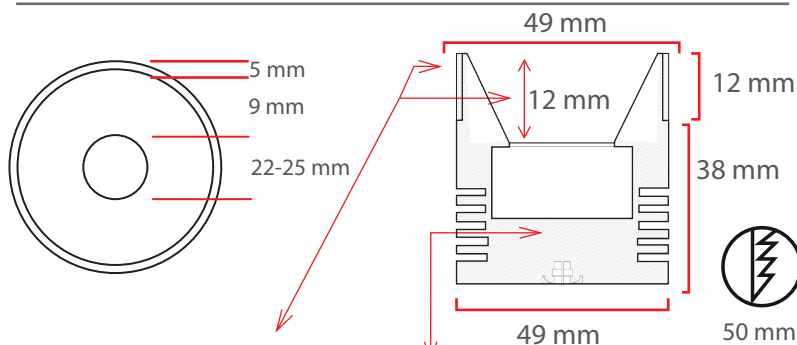

Dimensions