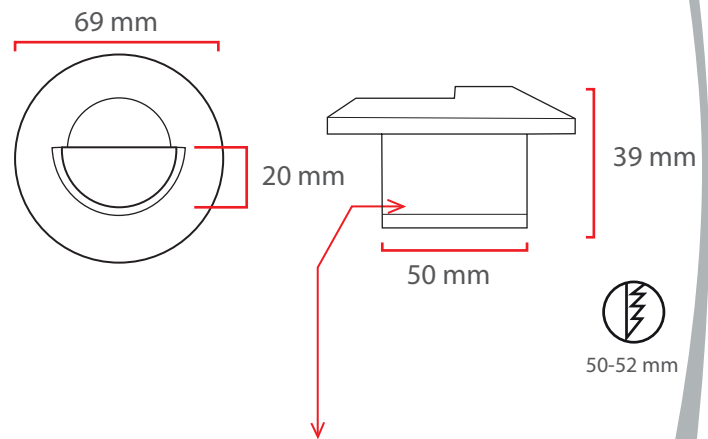

Optional

Main Light And Emergency
OR
Second Color

Product Specifications

- Power Consumption.....: 6 Watt
- Standart Voltage Internal Driver.....: 24 VDC Protected 60 VDC
- Optional Driverless.....: Current 3 OR 18 V 300 -1.500 ma
- Light Source Led.....: Mid Power OR High Power
- Dimmable.....: PWM, Voltage, Current
- Luminous Flux.....: 840 Lumens

Temp Control Does Not Cause fire Voltage Limit Does Not Cause Frequency

Dimensions

The Driver Is Protected In An Aluminum Housing

Material Colors

Light Angle

Area Of Application
IP 40 Interior Optional IP65