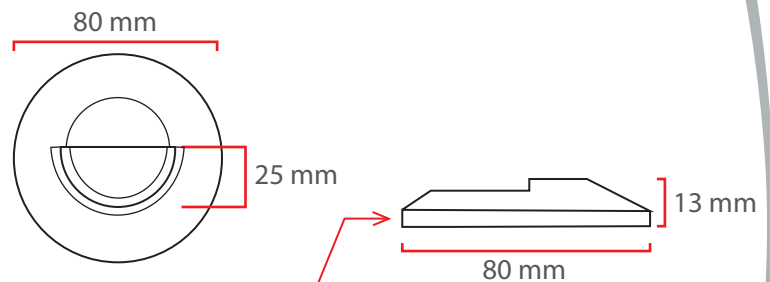

Optional

Main Light And Emergency
OR
Second Color

Product Specifications

- Power Consumption.....: 0.5 Watt
- Standart Voltage Internal Driver.....: 24 VDC Protected 60 VDC
- Optional Driverless.....: Current 3 OR 18 V 300 -1.500 ma
- Light Source Led.....: Mid Power OR High Power
- Dimmable.....: PWM, Voltage, Current
- Luminous Flux.....: 70 Lumens

Temp Control Does Not Cause fire Voltage Limit Does Not Cause Frequency

Dimensions

Material Colors

Light Angle

The Driver Is Protected In An Aluminum Housing

Optional Connection

Standart Connection

Area Of Application