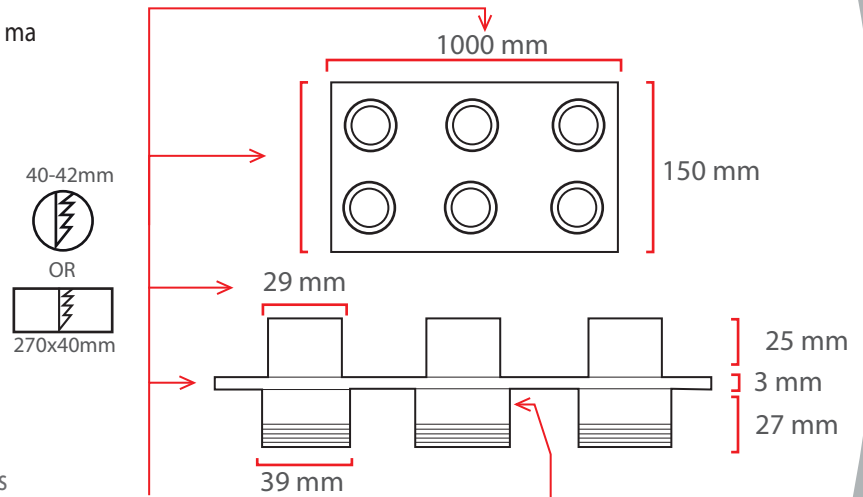

Dimensions

These Dimensions Can Be Changed Optionally

The Driver Is Protected In An Aluminum Housing