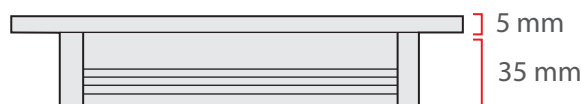

Dimensions

Temp Control

Does Not Cause fire

Voltage Limit

Material Colors

Acrylic
Translucent

Light Angle

Area Of Application

Interior Exterior **Engine rooms**

The Driver Is Protected In
An Aluminum Housing