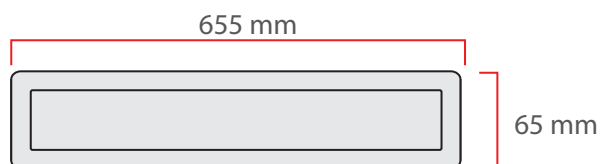

Dimensions

Temp Control

Does Not Cause fire

Voltage Limit

Material Colors

Acrylic
Translucent

Light Angle

Area Of Application

Interior Exterior **Engine rooms**

The Driver Is Protected In
An Aluminum Housing