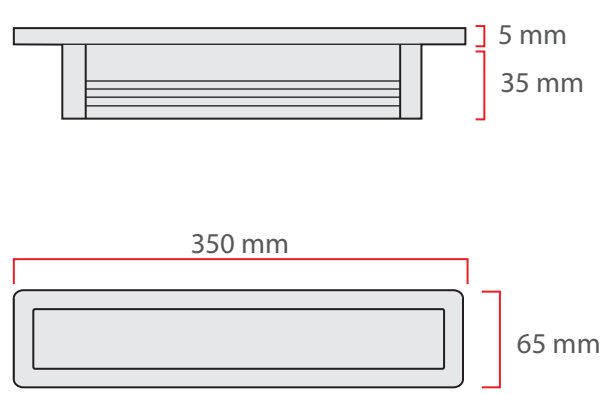

OPTIONAL

Main Light And Emergency
OR
Second Color

Product Specifications

- Power Consumption.....: 12 Watt
- Standart Voltage Internal Driver.....: 24 VDC
- Optional Driverless.....:
- Light Source Led.....: Mid Power OR High Power
- Dimmable.....: PWM, Voltage, Current
- Luminous Flux.....: 1800 Lumens
- Optional**: 220 VAC OPTIONAL

Temp Control Does Not Cause fire Voltage Limit

Dimensions

Material Colors

Optional Connection

Standart Connection

Area Of Application
Interior Exterior **Engine rooms**

↑
The Driver Is Protected In
An Aluminum Housing