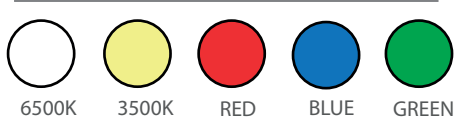

Light Colors