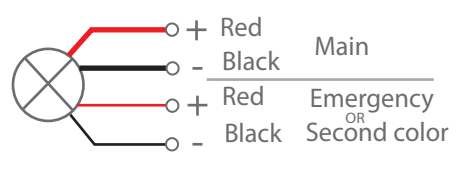

Temp Control Does Not Cause fire Voltage Limit

Dimensions

Material Colors

Optional Connection

Standart Connection

Area Of Application
Interior Exterior **Engine rooms**

↑
The Driver Is Protected In
An Aluminum Housing

Mounting

After stretching the springs you can easily
mount them to the pierced location

Light Colors

Optional

Certifications