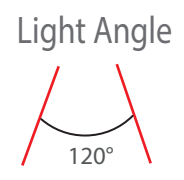

Temp Control Does Not Cause fire Voltage Limit

Dimensions

Material Colors

Optional Connection

Standart Connection

Area Of Application
Interior Exterior **Engine rooms**

↑
The Driver Is Protected In
An Aluminum Housing