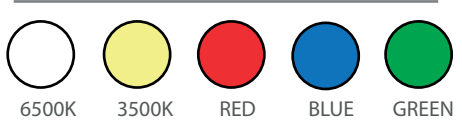

Light Colors