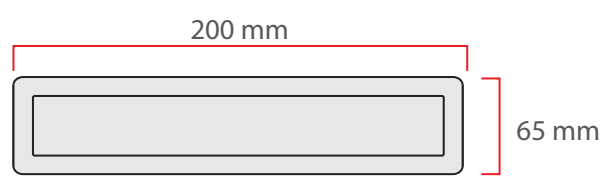

OPTIONAL

Main Light And Emergency
OR
Second Color

Product Specifications

- Power Consumption.....: 6 Watt
- Standart Voltage Internal Driver.....: 24 VDC
- Optional Driverless.....:
- Light Source Led.....: Mid Power OR High Power
- Dimmable.....: PWM, Voltage, Current
- Luminous Flux.....: 900 Lumens
- Optional**: 220 VAC OPTIONAL

Dimensions

Temp Control

Does Not Cause fire

Voltage Limit

Material Colors

Acrylic
Translucent

Light Angle

Area Of Application