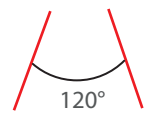

Dimensions

Temp Control

Does Not Cause fire

Voltage Limit

Material Colors

Acrylic
Translucent

Light Angle

Area Of Application