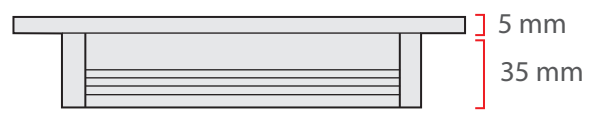

Dimensions

Temp Control

Does Not Cause fire

Voltage Limit

Material Colors

Acrylic
Translucent

Light Angle

Area Of Application