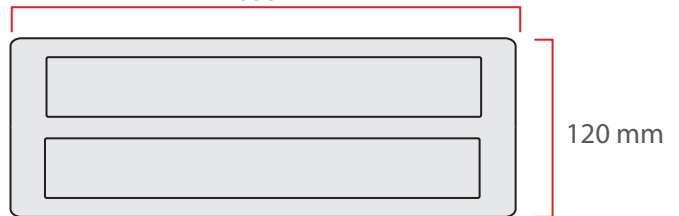

Dimensions

Temp Control

Does Not
Cause fire

Voltage Limit

655 mm

Material Colors

Acrylic
Translucent

Light Angle