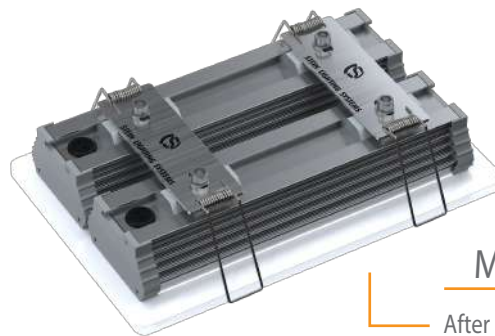

SLIM GLASS-2 655

Marine Grade Downlight

OPTIONAL

!Heat-High Voltage-Peak-Protected
Does Not Produce Frequency Interference

OPTIONAL

Special Arrangements Can Be Made For Projects
Including Different Sizes, Materials, Material Colors

Area Of Application

Interior Exterior **Engine rooms**

The Driver Is Protected In
An Aluminum Housing

Optional Connection

Standart Connection

Mounting

After stretching the springs you can easily
mount them to the pierced location