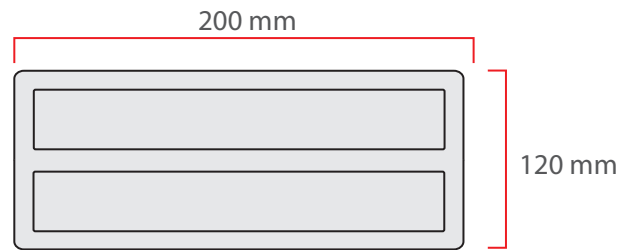

Dimensions

Temp Control

Does Not
Cause fire

Voltage Limit

Material Colors

Acrylic
Translucent

Light Angle

Area Of Application