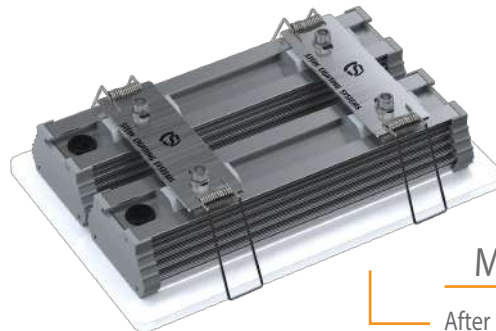

SLIM GLASS-2 200

Marine Grade Downlight

OPTIONAL

!Heat-High Voltage-Peak-Protected
Does Not Produce Frequency Interference

OPTIONAL

Special Arrangements Can Be Made For Projects
Including Different Sizes, Materials, Material Colors

Dimensions

Temp Control

Does Not
Cause fire

Voltage Limit

Material Colors

Acrylic
Translucent

Light Angle

Area Of Application

Interior Exterior **Engine rooms**

The Driver Is Protected In
An Aluminum Housing

Optional Connection

Standart Connection

Mounting

After stretching the springs you can easily
mount them to the pierced location